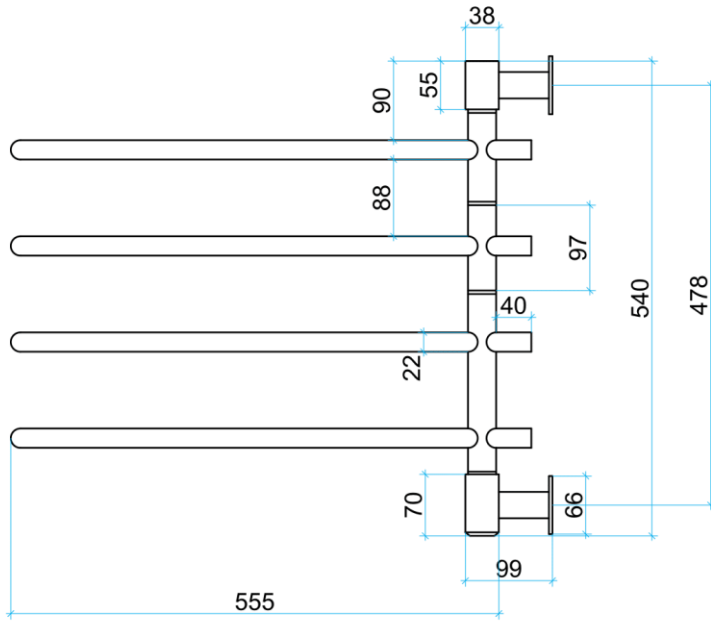

Thermorail Swivel Towel Rails

Towel Rails for use in bathrooms

Stock Code	Finish	Size (mm)	No. of Bars
USV24	Polished Stainless Steel	W600 x H540 x D99	4

PLEASE NOTE: Specifications are for information purposes only. Whilst every effort has been made to ensure the product specifications are accurate, due to continuing product development and improvement the specifications are subject to change. Specifications can be used to rough in and fit timber supports in the wall however we recommend no holes are drilled without having the product on site or verifying the details with the manufacturer. Thermogroup cannot be held liable or responsible for errors due to updated specifications.