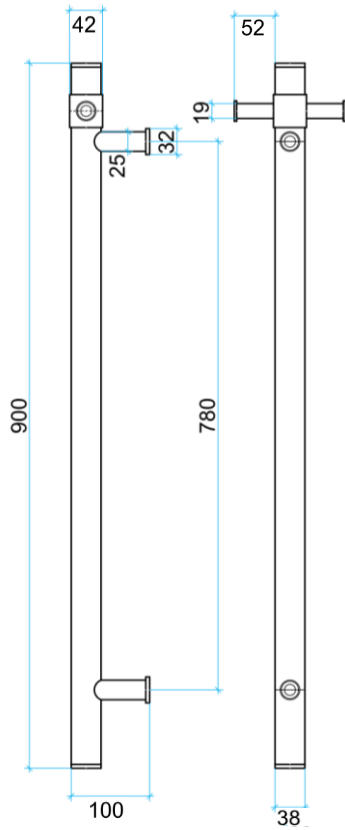

# Thermorail Towel Rails 12V

Electric Heated Towel Rails for use in bathrooms

Stock Code	Finish	Size (mm)	Output (W)	No. of Bars
VS900H	Polished Stainless Steel	W142 x H900 x D100	30 Watts	1

Rails are sold individually. Hooks are removable.

**PLEASE NOTE:** Specifications are for information purposes only. Whilst every effort has been made to ensure the product specifications are accurate, due to continuing product development and improvement the specifications are subject to change. Specifications can be used to rough in and fit timber supports in the wall however we recommend no holes are drilled without having the product on site or verifying the details with the manufacturer. Thermogroup cannot be held liable or responsible for errors due to updated specifications.