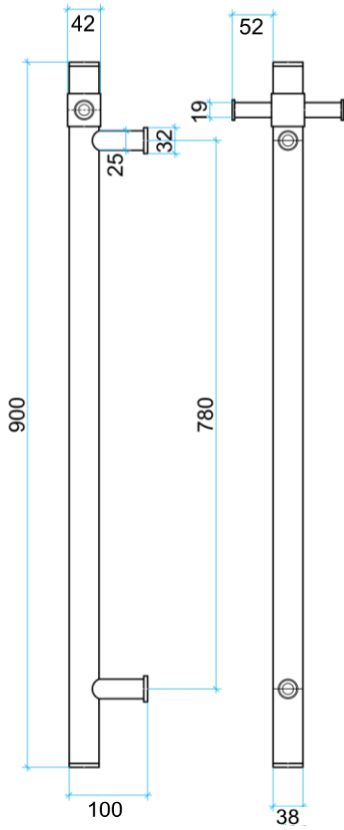

# Thermorail Towel Rails 12V

Electric Heated Towel Rails for use in bathrooms

Stock Code	Finish	Size (mm)	Output (W)	No. of Bars
VS900HB	Matt Black	W142 x H900 x D100	30 Watts	1

Rails are sold individually. Hooks are removable.

**PLEASE NOTE:** Specifications are for information purposes only. Whilst every effort has been made to ensure the product specifications are accurate, due to continuing product development and improvement the specifications are subject to change. Specifications can be used to rough in and fit timber supports in the wall however we recommend no holes are drilled without having the product on site or verifying the details with the manufacturer. Thermogroup cannot be held liable or responsible for errors due to updated specifications.