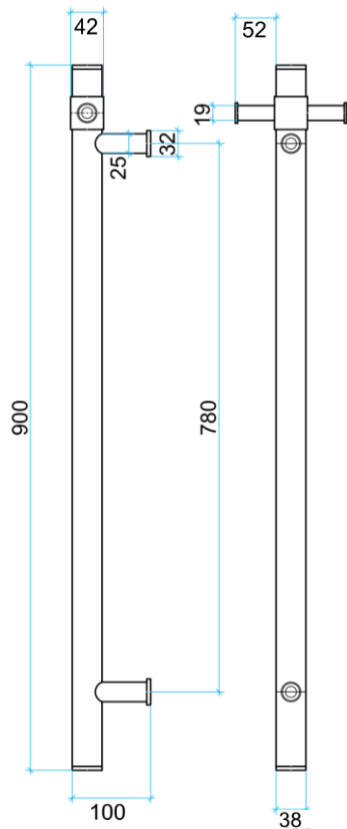

# Thermorail Towel Rails 12V

Electric Heated Towel Rails for use in bathrooms

Stock Code	Finish	Size (mm)	Output (W)	No. of Bars
VS900HBG	Brushed Gold Plated	W142 x H900 x D100	30 Watts	1

Rails are sold individually. Hooks are removable.

**PLEASE NOTE:** Specifications are for information purposes only. Whilst every effort has been made to ensure the product specifications are accurate, due to continuing product development and improvement the specifications are subject to change. Specifications can be used to rough in and fit timber supports in the wall however we recommend no holes are drilled without having the product on site or verifying the details with the manufacturer. Thermogroup cannot be held liable or responsible for errors due to updated specifications.