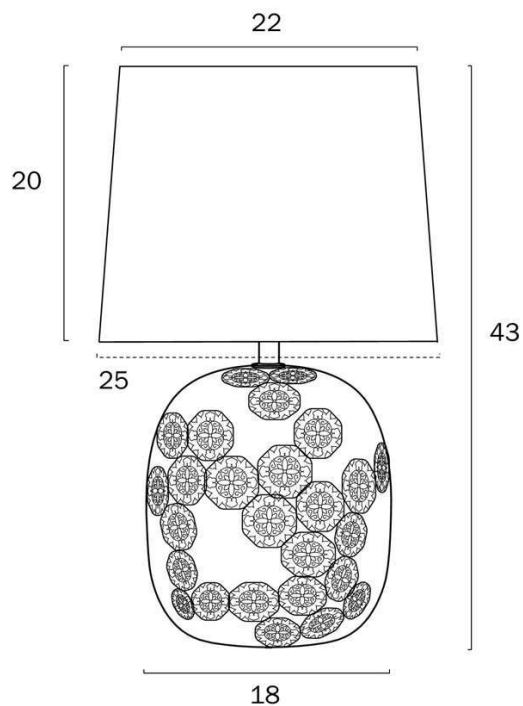

Overview

Family name	Wishes
Categories	Table Lamps
This item includes	Shade
Switch	Inline Switch
Usage	Indoor Lighting
ERAC Product Registration	GMA-510402

Color / Material

Fixture Color	Blue, Gold, Ivory
Fixture Material	Ceramic, Fabric
Shade Color	Ivory
Shade Material	Fabric, Plastic
Base Color	Blue, Gold
Cable Color	Black
Cable Material	PVC

Size

Fixture Diameter (cm)	25.0
Fixture Height (cm)	43.0
Base Diameter (cm)	18.0
Shade Top (cm)	22.0
Shade Bottom (cm)	25.0
Shade Height (cm)	20.0
Cable Length (cm)	180 (30+Inline Switch+150)

All representations within this document are subject to copyright. ELECTRICAL INSTALLATIONS MUST BE PERFORMED BY A QUALIFIED ELECTRICAL CONTRACTOR AND INSTALLED IN ACCORDANCE WITH AS/NZS 3000.
NOTE : All images , descriptions and dimensions are indicative. Please check latest version of item detail on Telbix website prior to ordering or installation.

Specification

Voltage Input	240V
Total Wattage (max)	25
Globe Type	E27
Globe / Light Source qty	1
Globe / Light Source included	No
Dimmable	Globe Dependant
Electrical Protection	CLASS II - DOUBLE INSULATED, EARTH NOT REQUIRED
IP rating	IP20
Lead and Plug	Yes
Approvals	RCM
Assembly Required	Yes
Box Contents	Instruction
Care Instructions	Do not use strong liquid cleaners, Wipe clean with a dry cloth
Replacement Warranty	*3 Years

Barcode

GTIN 9329501064436

Image -dimensions

Note: Dimensions are only a guide and may vary due to manufacturing variations.

Globe Type Recommended

Label	Color Temperature	Thumbnail	GTIN
G A608E27CL			