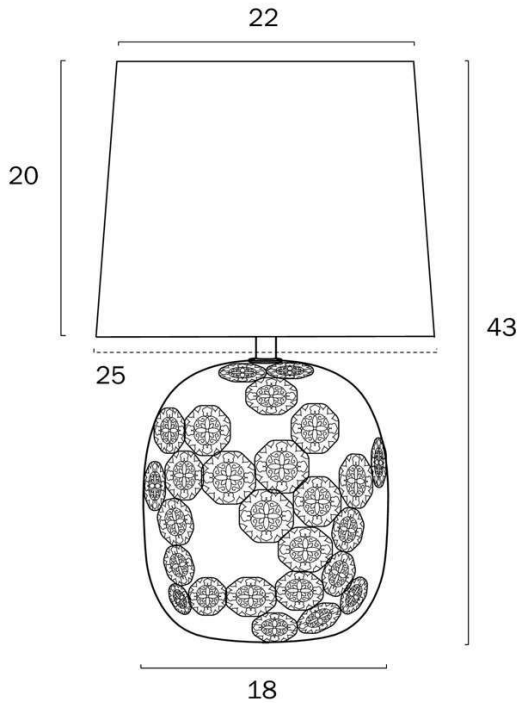

Overview

Family name	Wishes
Categories	Table Lamps
This item includes	Shade
Switch	Inline Switch
Usage	Indoor Lighting
ERAC Product Registration	GMA-510402

Color / Material

Fixture Color	Red, Gold, Ivory
Fixture Material	Ceramic, Fabric
Shade Color	Ivory
Shade Material	Fabric, Plastic
Base Color	Red, Gold
Cable Color	Black
Cable Material	PVC

Size

Fixture Diameter (cm)	25.0
Fixture Height (cm)	43.0
Base Diameter (cm)	18.0
Shade Top (cm)	22.0
Shade Bottom (cm)	25.0
Shade Height (cm)	20.0
Cable Length (cm)	180 (30+Inline Switch+150)

Specification

Barcode

GTIN 9329501064443

Image -dimensions

Note: Dimensions are only a guide and may vary due to manufacturing variations.

Globe Type Recommended

Label	Color Temperature	Thumbnail	GTIN
G A608E27CL			