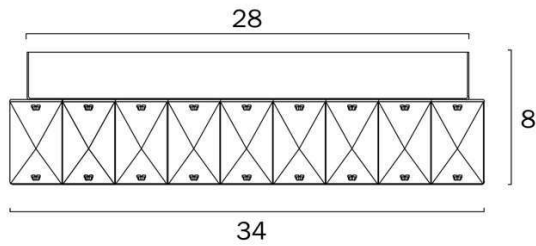

Electrical Protection	CLASS I - HIGH VOLTAGE, EARTH REQUIRED
IP rating	IP20
Lead and Plug	No
Approvals	RCM
Installation Required	Yes (by Licensed Electrician only)
Care Instructions	Do not use strong liquid cleaners, Wipe clean with a dry cloth
Replacement Warranty	*3 Years

Barcode

GTIN 9329501067413

Image -dimensions

Note: Dimensions are only a guide and may vary due to manufacturing variations.