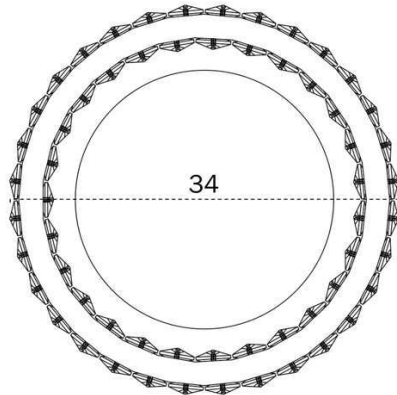

Electrical Protection	CLASS I - HIGH VOLTAGE, EARTH REQUIRED
IP rating	IP20
Lead and Plug	No
Approvals	RCM
Installation Required	Yes (by Licensed Electrician only)
Care Instructions	Do not use strong liquid cleaners, Wipe clean with a dry cloth
Replacement Warranty	*3 Years

Barcode

GTIN 9329501067413

Image -dimensions

Note: Dimensions are only a guide and may vary due to manufacturing variations.